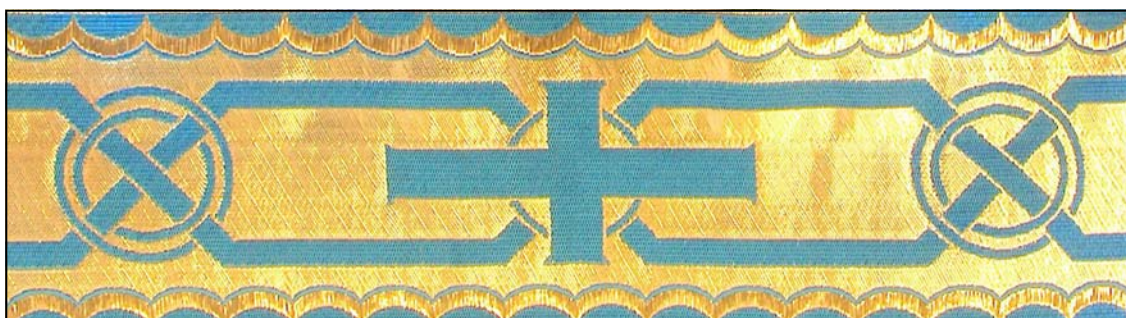

USA Office

1 Mill Street (P.O. Box 468), Branchville,

New Jersey 07826

Tel: (1-877) 947-7355

Fax: (1-800) 525-3749

Ecclesia Lurex

100% Man Made Fibre

Width – 8cm (3")

COLOURS AVAILABLE (with Gold Metallic)

Blue

Red

Violet

Green

Gold